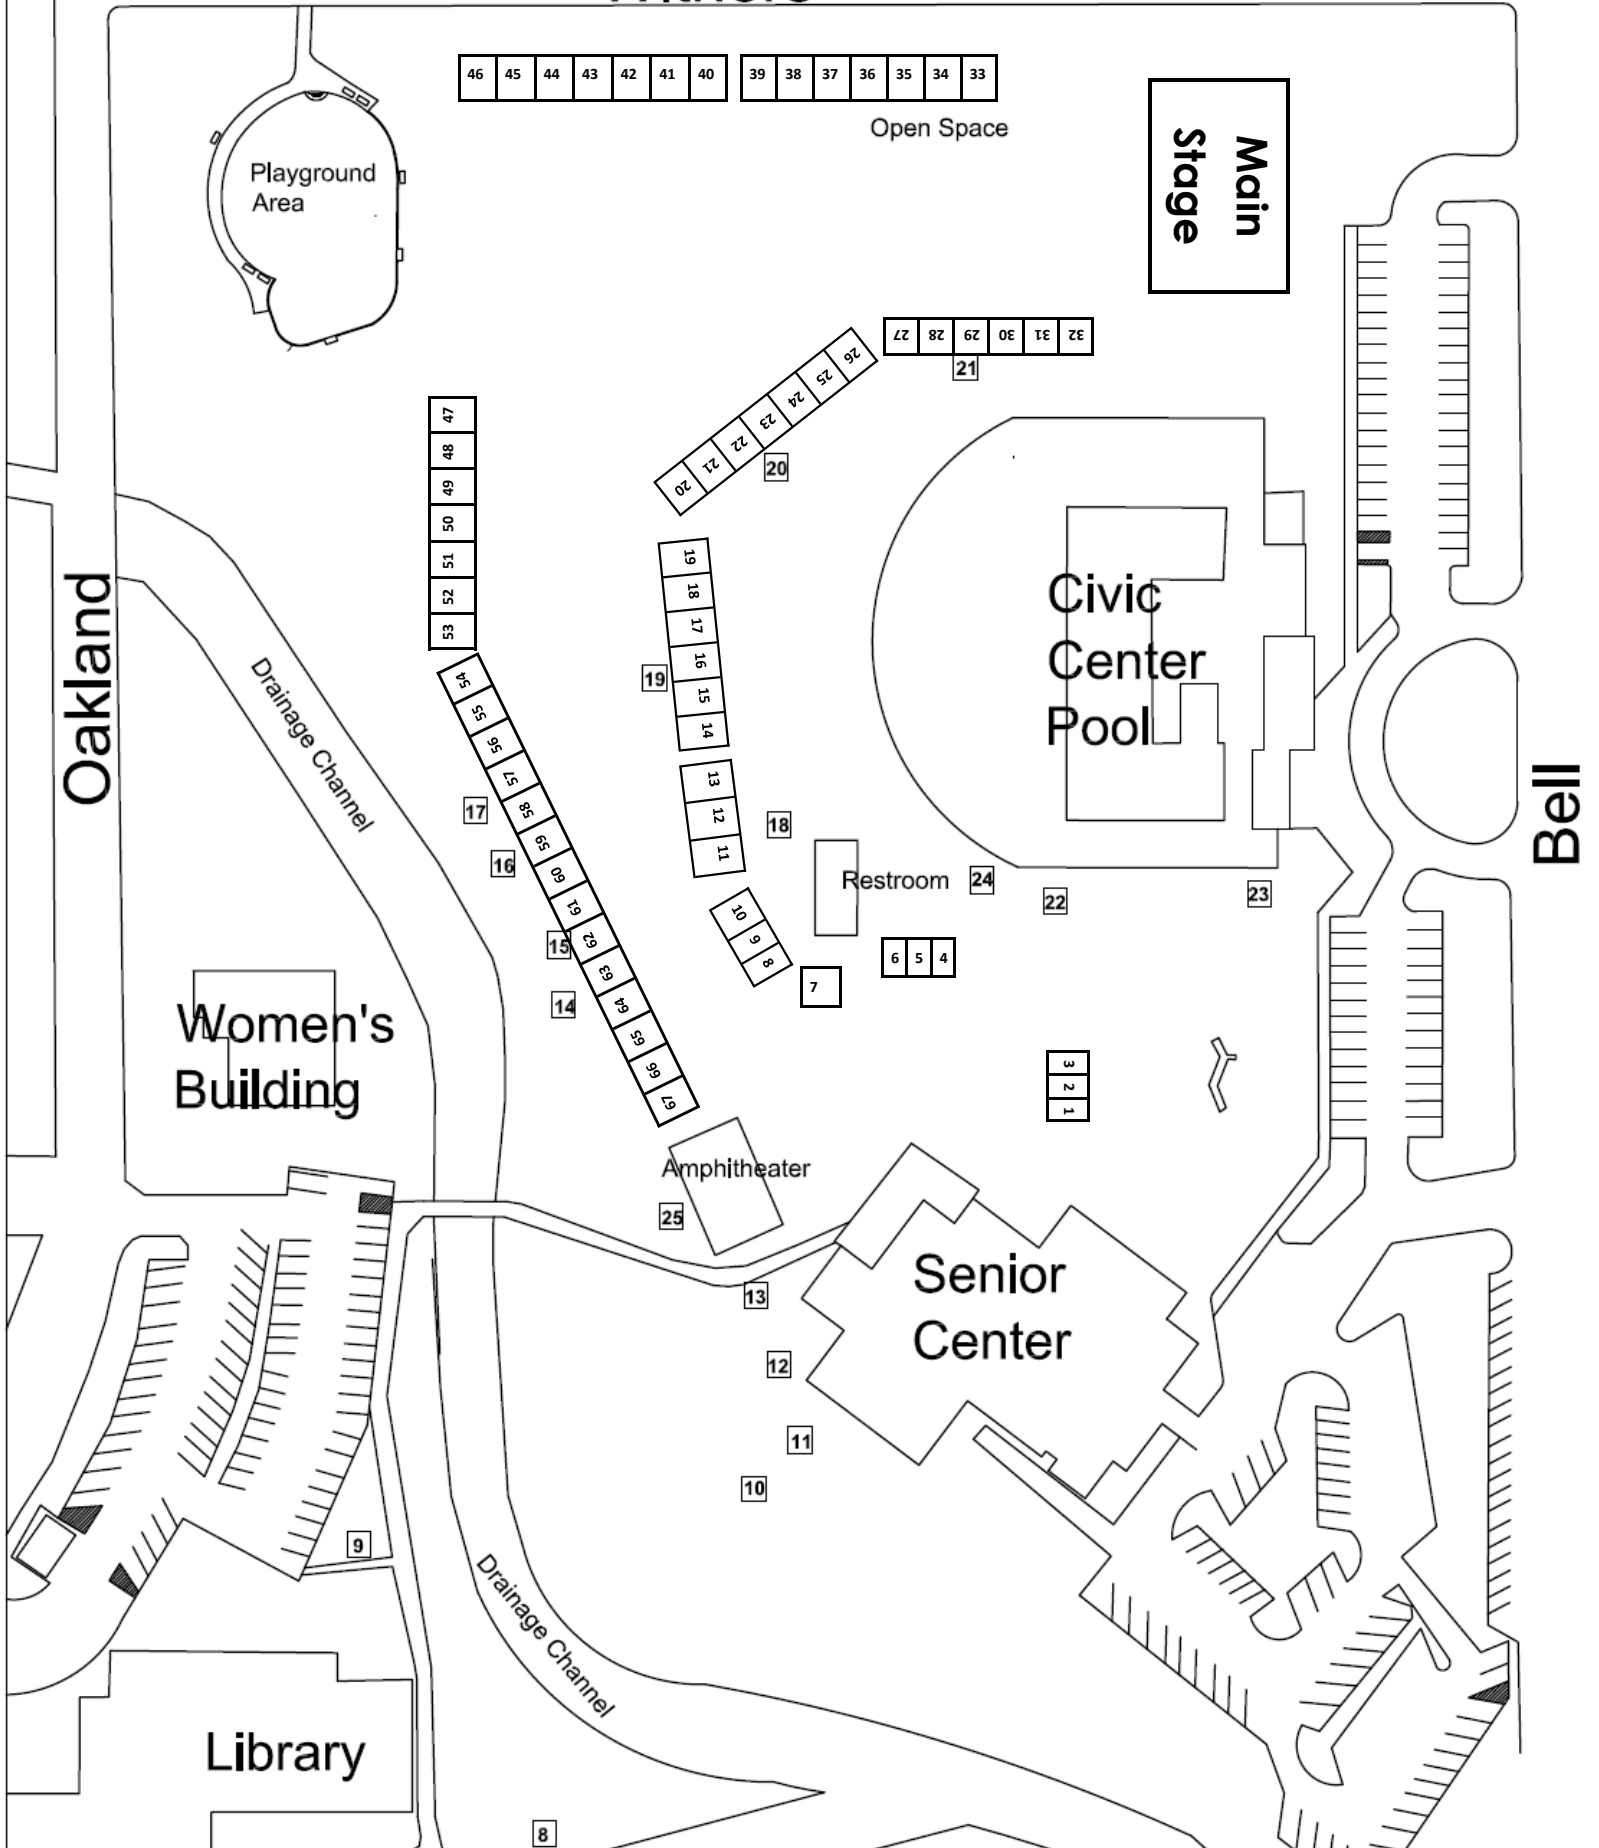

Withers

Electrical Information
 8-10, 12 & 13- 2-120v -20 amp receptacles
 11, 14- 20, 22, 24- 120v -20 amp receptacles
 21 & 25-3 phase 100 amp hookups, 1- 120v- 20 amp receptacle

23- 2-240v- 50 amp receptacle, 4 -120 v 30 amp receptacle

North Side of Quakertown Park